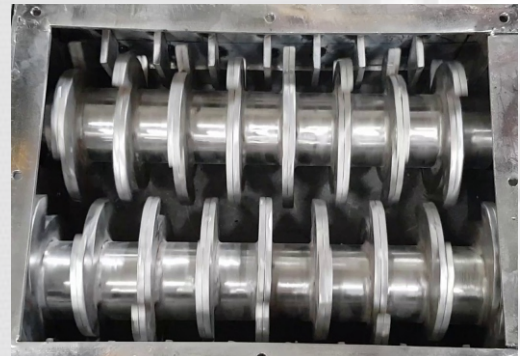

## SPECIFICATIONS

<b>PARTICULARS</b>	<b>DETAILS</b>
Model	TSS Series
Type	Twin Shaft Shredder
Drive	Electrical / Hydraulic
Power	2.0 - 60.0 H.P.
Power Transmission	Gear Drive
Shaft Diameter	100 - 300 mm
Shaft Length	450 - 2000 mm
Shaft Type	Cutters / Toothed / Screw
Output Size	+ 20 mm
Gearbox	In-line Helical / Shaft Mounted
Gearbox Make	Bonfiglioli / PBL
Motor	TEFC, IE2, 3 Ph., 50 Hz
Motor Make	ABB / Siemens / Hindustan
Bearing	Double Row Spherical
Bearing Make	SKF / NTN / URB
Speed	10 - 30 rpm
M.O.C.	Mild / Stainless Steel
Gear M.O.C.	En8 Hardened