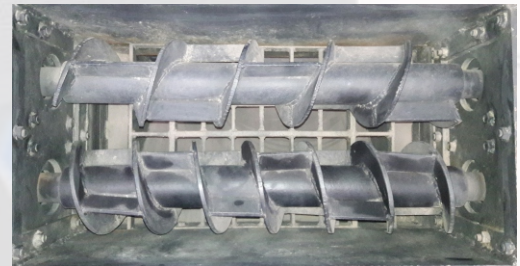

Twin Shaft - Screw Type