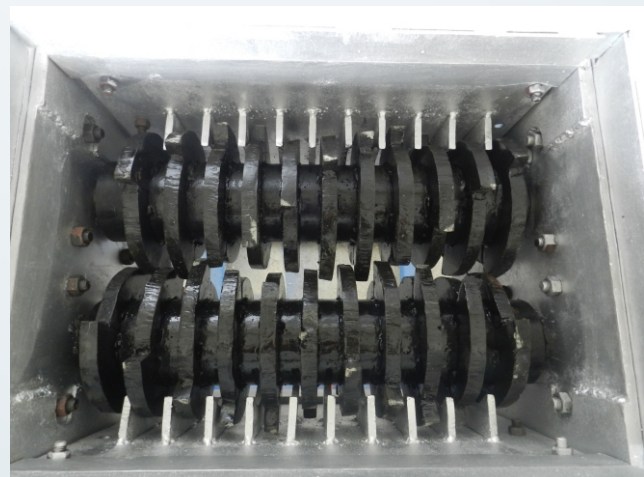

Twin Shaft Toothed...